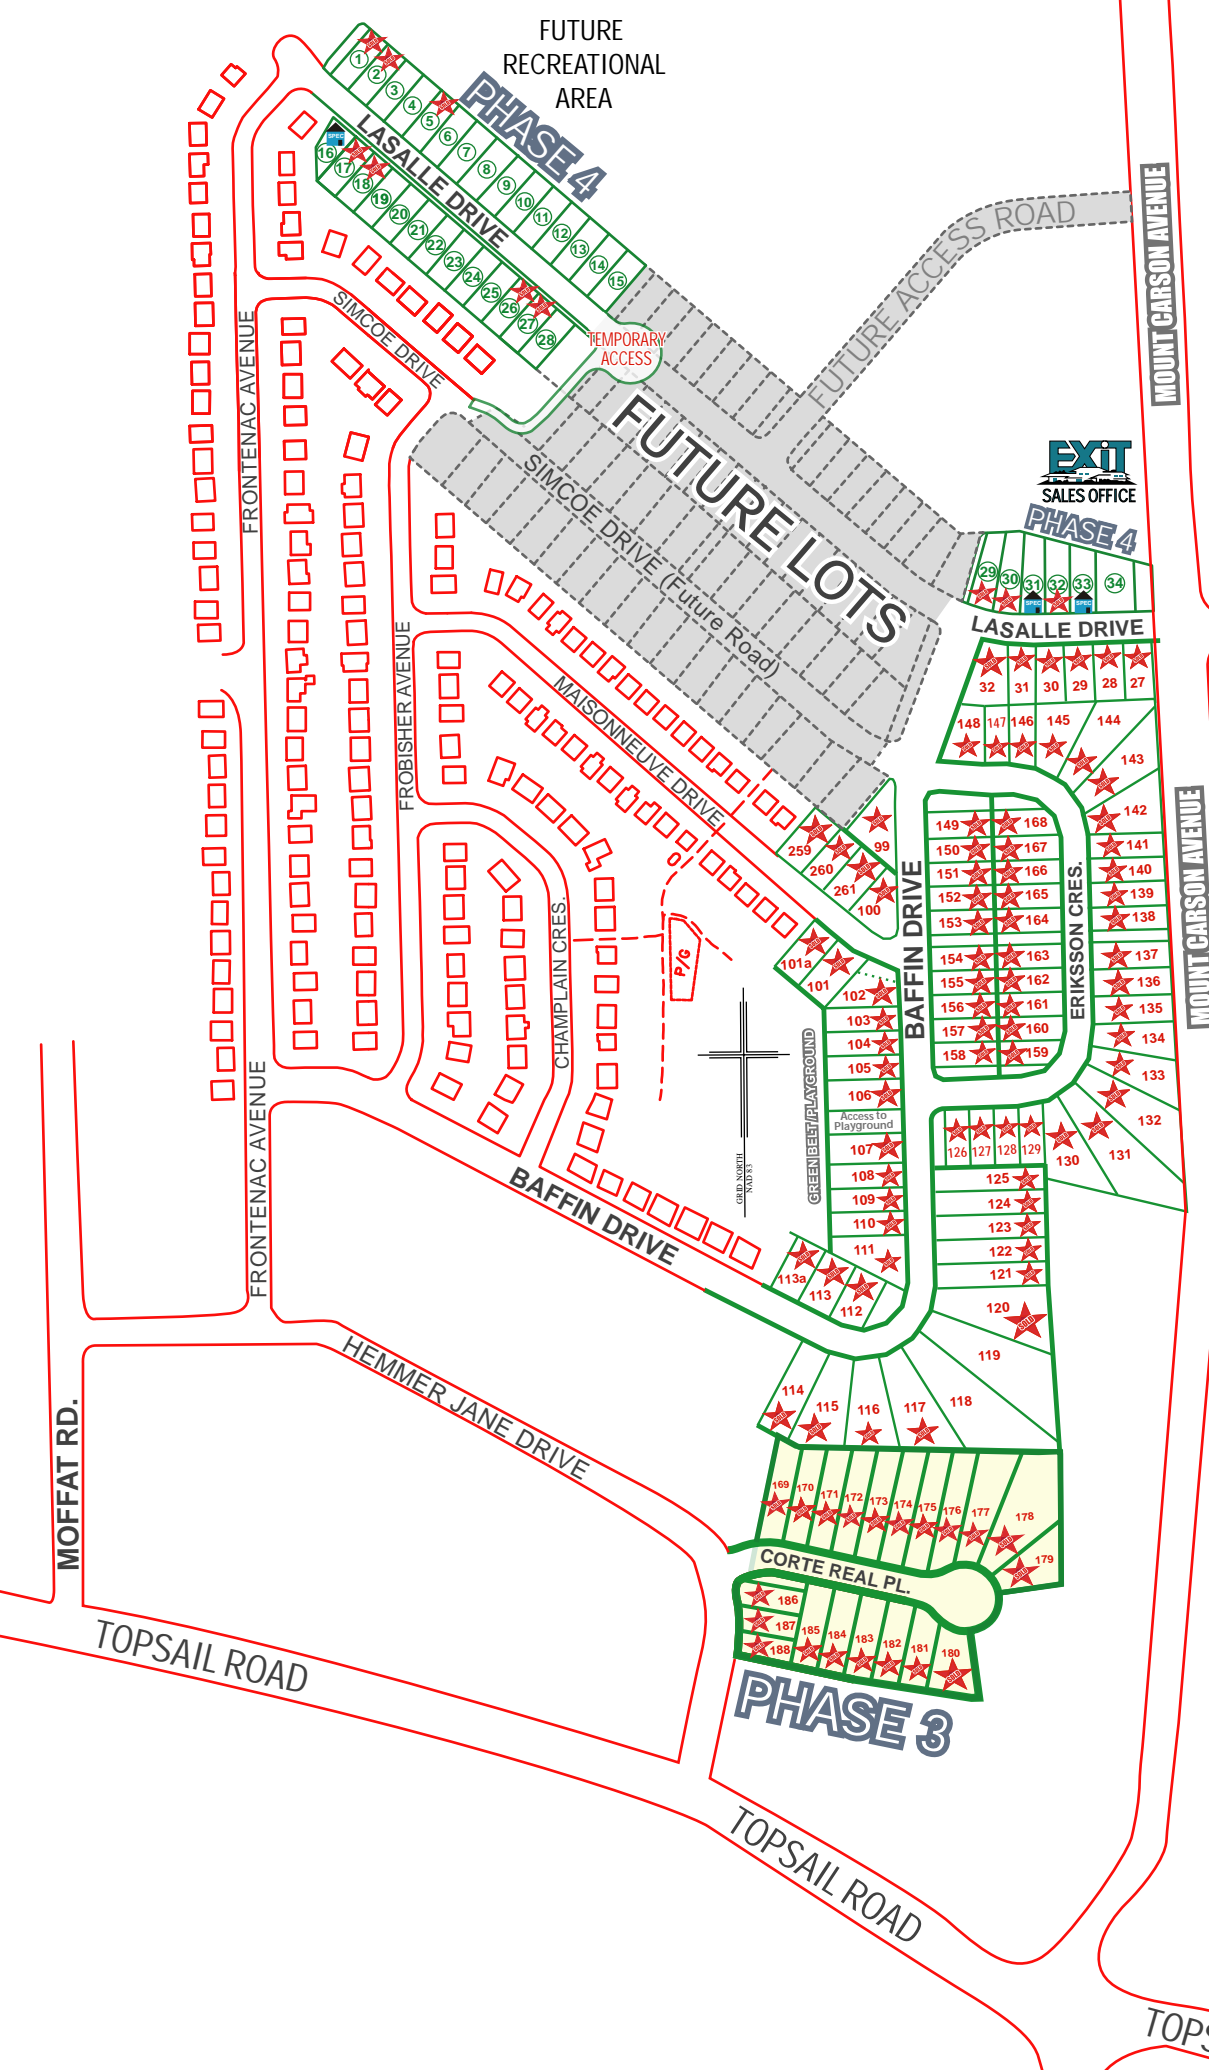

FUTURE RECREATIONAL AREA

Map Legend

 = House Already Built on Site

 = Lot Sold!

** Note : Lots with Red Numbers have been fully prepared and are ready to build on.

CARDINAL
 HOMES LTD
 709.364.8056